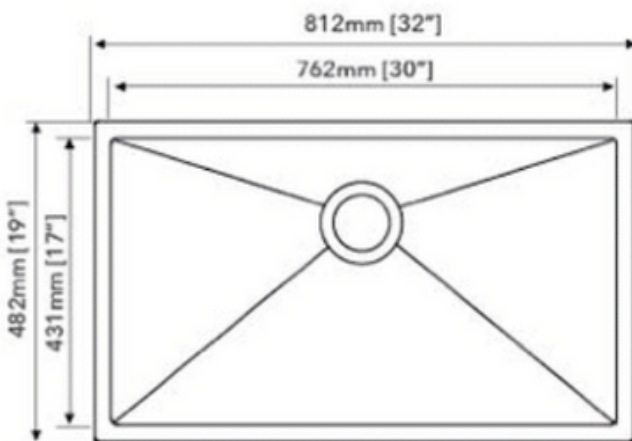

STAINLESS STEEL SINK

SPECIAL ORDER

MODEL: SS-112-10-3219A1

DEPTH	GAUGE
9"/10"	18

- Square 10 Degree Radius Single Bowl Sink
- Dimensions: 32"x19"
- Material: SS304
- Finish: Brushed

- Undercoated and Sound Pads
- 3-1/2" Drain Opening
- Supplied with Fasteners